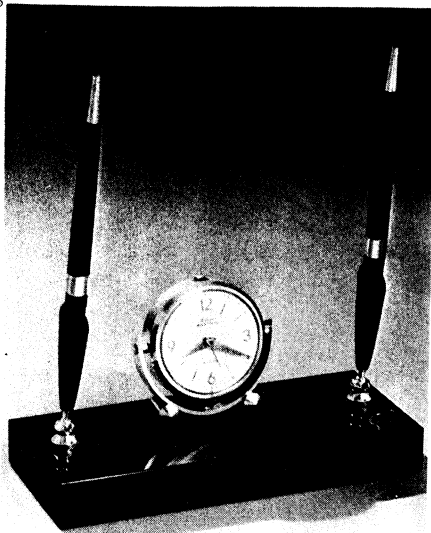

410 - PEN BASE — DOUBLE PEN — PLAQUE  
TRAY — FREE FORM

37CT - PEN BASE — AUTOMATIC TILT CALENDAR

105FC - PEN BASE — DOUBLE PEN — PLAQUE  
SATIN — ROLL CALENDAR — PEN RESTS — TRAY

37RK - PEN BASE — DOUBLE PEN — SWIVEL ALARM CLOCK